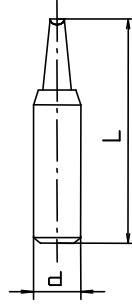

# Single edged prickers in different lengths and finishes

**WD2 with fine point 30°**

**WD3 with standard point 70°**

**WD4 with bowl tip**

**WD5 with radius tip**

Article-No.	L	d
WD2 180 30E	18,0	3,0
WD2 185 30E	18,5	3,0
WD2 190 30E	19,0	3,0

Article-No.	L	d
WD3 180 30E	18,0	3,0
WD3 185 30E	18,5	3,0
WD3 190 30E	19,0	3,0

Article-No.	L	d
WD4 180 30E	18,0	3,0
WD4 185 30E	18,5	3,0
WD4 190 30E	19,0	3,0

Article-No.	L	d
WD5 180 30E	18,0	3,0
WD5 185 30E	18,5	3,0
WD5 190 30E	19,0	3,0

**WD7 with fine point 30°**

**WD8 with standard point 70°**

**WD6 with flat tip**

Article-No.	L	d
WD6 180 30E	18,0	3,0
WD6 185 30E	18,5	3,0
WD6 190 30E	19,0	3,0

Article-No.	L	d
WD7 320 30E	32,0	3,0

Article-No.	L	d
WD8 320 30E	32,0	3,0