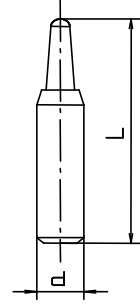

# Single edged prickers in different lengths and finishes

**WD2 with fine point 30°**

**WD3 with standard point 70°**

**WD4 with bowl tip**

**WD5 with radius tip**

Article-No.	L	d
WD2 180 30E	18,0	3,0
WD2 185 30E	18,5	3,0
WD2 190 30E	19,0	3,0

Article-No.	L	d
WD3 180 30E	18,0	3,0
WD3 185 30E	18,5	3,0
WD3 190 30E	19,0	3,0

Article-No.	L	d
WD4 180 30E	18,0	3,0
WD4 185 30E	18,5	3,0
WD4 190 30E	19,0	3,0

Article-No.	L	d
WD5 180 30E	18,0	3,0
WD5 185 30E	18,5	3,0
WD5 190 30E	19,0	3,0

**WD7 with fine point 30°**

**WD8 with standard point 70°**

**WD6 with flat tip**

Article-No.	L	d
WD6 180 30E	18,0	3,0
WD6 185 30E	18,5	3,0
WD6 190 30E	19,0	3,0

Article-No.	L	d
WD7 320 30E	32,0	3,0

Article-No.	L	d
WD8 320 30E	32,0	3,0