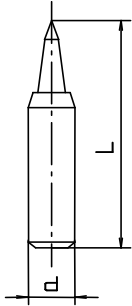

# Single edged prickers in different lengths and finishes

**WD2 with fine point 30°**

**WD3 with standard point 70°**

**WD4 with bowl tip**

**WD5 with radius tip**

Article-No.	L	d
WD2 180 30E	18,0	3,0
WD2 185 30E	18,5	3,0
WD2 190 30E	19,0	3,0

Article-No.	L	d
WD3 180 30E	18,0	3,0
WD3 185 30E	18,5	3,0
WD3 190 30E	19,0	3,0

Article-No.	L	d
WD4 180 30E	18,0	3,0
WD4 185 30E	18,5	3,0
WD4 190 30E	19,0	3,0

Article-No.	L	d
WD5 180 30E	18,0	3,0
WD5 185 30E	18,5	3,0
WD5 190 30E	19,0	3,0

**WD7 with fine point 30°**

**WD8 with standard point 70°**

**WD6 with flat tip**

Article-No.	L	d
WD6 180 30E	18,0	3,0
WD6 185 30E	18,5	3,0
WD6 190 30E	19,0	3,0

Article-No.	L	d
WD7 320 30E	32,0	3,0

Article-No.	L	d
WD8 320 30E	32,0	3,0