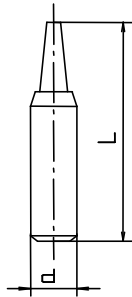

# Single edged prickers in different lengths and finishes

**WD2 with fine point 30°**

**WD3 with standard point 70°**

**WD4 with bowl tip**

**WD5 with radius tip**

Article-No.	L	d
WD2 180 30E	18,0	3,0
WD2 185 30E	18,5	3,0
WD2 190 30E	19,0	3,0

Article-No.	L	d
WD3 180 30E	18,0	3,0
WD3 185 30E	18,5	3,0
WD3 190 30E	19,0	3,0

Article-No.	L	d
WD4 180 30E	18,0	3,0
WD4 185 30E	18,5	3,0
WD4 190 30E	19,0	3,0

Article-No.	L	d
WD5 180 30E	18,0	3,0
WD5 185 30E	18,5	3,0
WD5 190 30E	19,0	3,0

**WD7 with fine point 30°**

**WD8 with standard point 70°**

**WD6 with flat tip**

Article-No.	L	d
WD6 180 30E	18,0	3,0
WD6 185 30E	18,5	3,0
WD6 190 30E	19,0	3,0

Article-No.	L	d
WD7 320 30E	32,0	3,0

Article-No.	L	d
WD8 320 30E	32,0	3,0