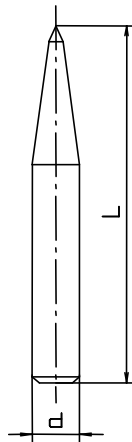

# Single edged prickers in different lengths and finishes

**WD2 with fine point 30°**

**WD3 with standard point 70°**

**WD4 with bowl tip**

**WD5 with radius tip**

Article-No.	L	d
WD2 180 30E	18,0	3,0
WD2 185 30E	18,5	3,0
WD2 190 30E	19,0	3,0

Article-No.	L	d
WD3 180 30E	18,0	3,0
WD3 185 30E	18,5	3,0
WD3 190 30E	19,0	3,0

Article-No.	L	d
WD4 180 30E	18,0	3,0
WD4 185 30E	18,5	3,0
WD4 190 30E	19,0	3,0

Article-No.	L	d
WD5 180 30E	18,0	3,0
WD5 185 30E	18,5	3,0
WD5 190 30E	19,0	3,0

**WD7 with fine point 30°**

**WD8 with standard point 70°**

**WD6 with flat tip**

Article-No.	L	d
WD6 180 30E	18,0	3,0
WD6 185 30E	18,5	3,0
WD6 190 30E	19,0	3,0

Article-No.	L	d
WD7 320 30E	32,0	3,0

Article-No.	L	d
WD8 320 30E	32,0	3,0