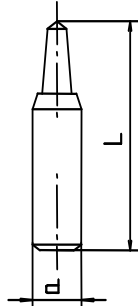

# Single edged prickers in different lengths and finishes

**WD2 with fine point 30°**

**WD3 with standard point 70°**

**WD4 with bowl tip**

**WD5 with radius tip**

Article-No.	L	d
WD2 180 30E	18,0	3,0
WD2 185 30E	18,5	3,0
WD2 190 30E	19,0	3,0

Article-No.	L	d
WD3 180 30E	18,0	3,0
WD3 185 30E	18,5	3,0
WD3 190 30E	19,0	3,0

Article-No.	L	d
WD4 180 30E	18,0	3,0
WD4 185 30E	18,5	3,0
WD4 190 30E	19,0	3,0

Article-No.	L	d
WD5 180 30E	18,0	3,0
WD5 185 30E	18,5	3,0
WD5 190 30E	19,0	3,0

**WD7 with fine point 30°**

**WD8 with standard point 70°**

**WD6 with flat tip**

Article-No.	L	d
WD6 180 30E	18,0	3,0
WD6 185 30E	18,5	3,0
WD6 190 30E	19,0	3,0

Article-No.	L	d
WD7 320 30E	32,0	3,0

Article-No.	L	d
WD8 320 30E	32,0	3,0