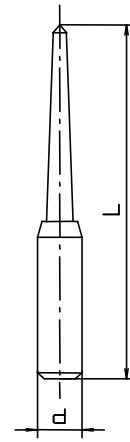

# Single edged prickers in different lengths and finishes

**WD2 with fine point 30°**

**WD3 with standard point 70°**

**WD4 with bowl tip**

**WD5 with radius tip**

Article-No.	L	d
WD2 180 30E	18,0	3,0
WD2 185 30E	18,5	3,0
WD2 190 30E	19,0	3,0

Article-No.	L	d
WD3 180 30E	18,0	3,0
WD3 185 30E	18,5	3,0
WD3 190 30E	19,0	3,0

Article-No.	L	d
WD4 180 30E	18,0	3,0
WD4 185 30E	18,5	3,0
WD4 190 30E	19,0	3,0

Article-No.	L	d
WD5 180 30E	18,0	3,0
WD5 185 30E	18,5	3,0
WD5 190 30E	19,0	3,0

**WD7 with fine point 30°**

**WD8 with standard point 70°**

**WD6 with flat tip**

Article-No.	L	d
WD6 180 30E	18,0	3,0
WD6 185 30E	18,5	3,0
WD6 190 30E	19,0	3,0

Article-No.	L	d
WD7 320 30E	32,0	3,0

Article-No.	L	d
WD8 320 30E	32,0	3,0